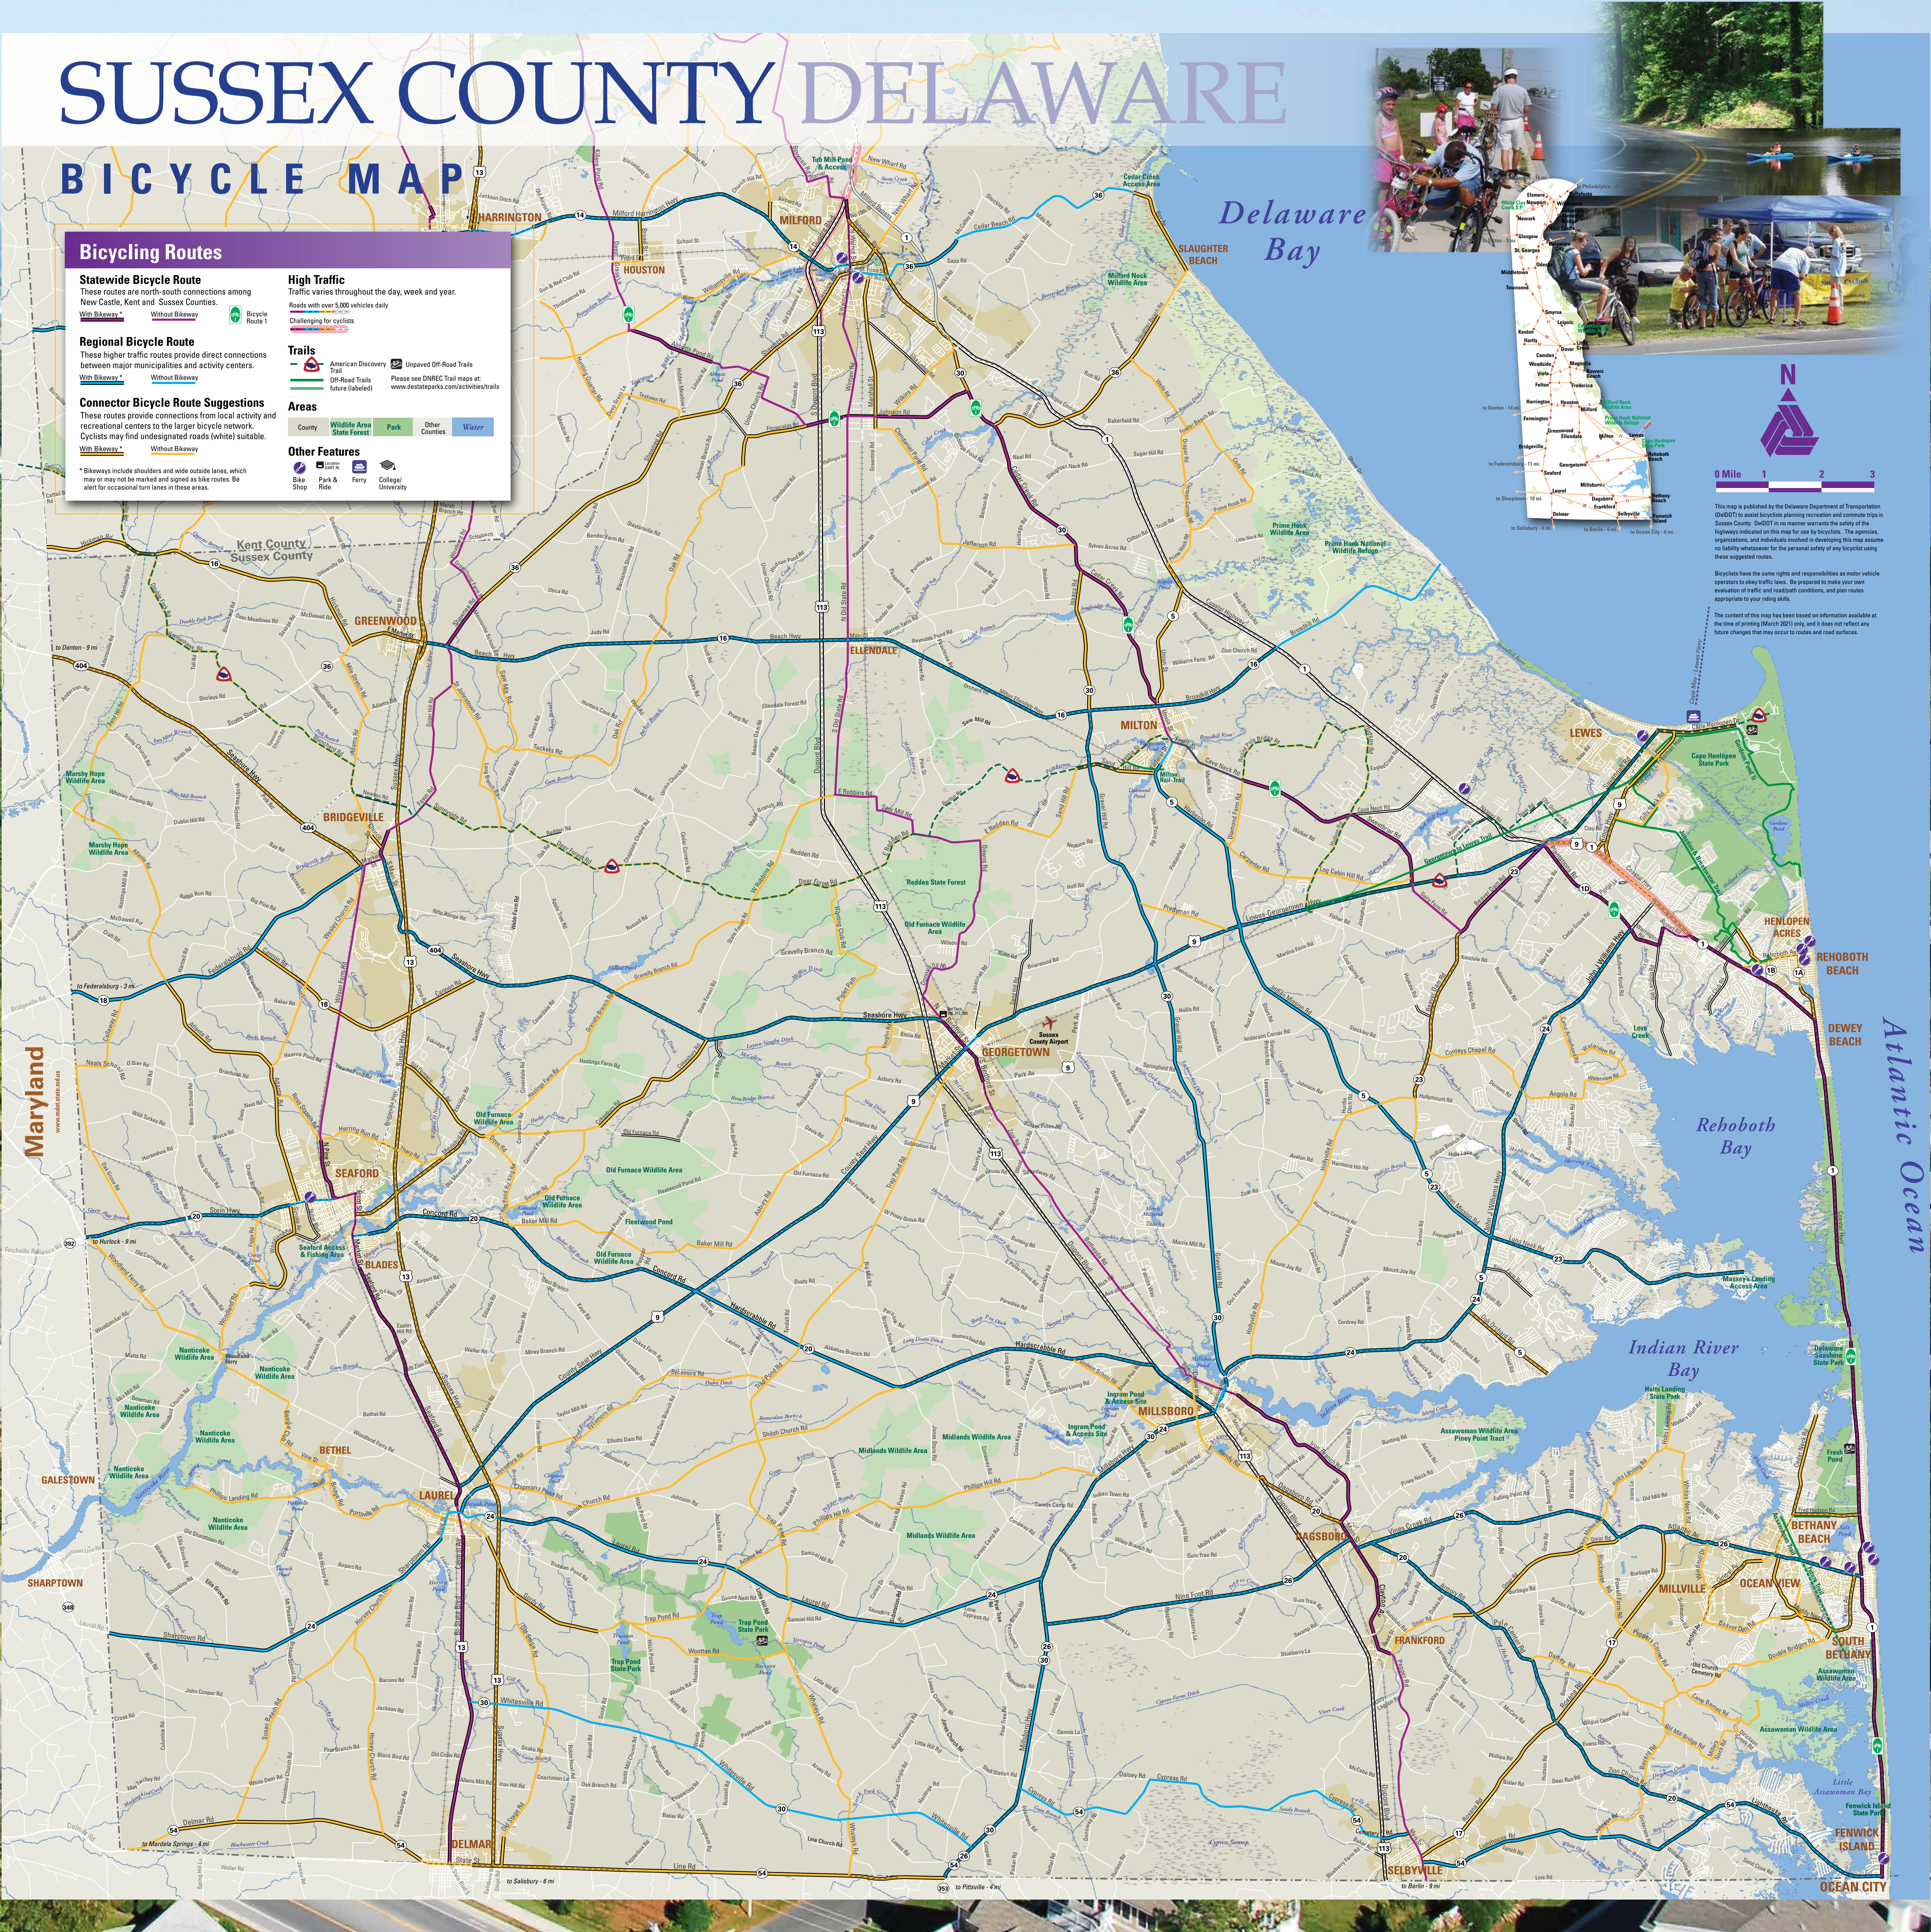

SUSSEX COUNTY DELAWARE

BICYCLE MAP

Bicycling Routes

Statewide Bicycle Route

With Bikeway * Without Bikeway

High Traffic

Roads with over 5,000 vehicles daily

Challenging for cyclists

Trails

American Discovery Trail
Off-Road Trails
Future (labeled)

Areas

County
Wildlife Area
State Forest
Park
Other Counties
Water

Other Features

Bike Shop
Park & Ride
Ferry
College/University

Connector Bicycle Route Suggestions

With Bikeway * Without Bikeway

Delaware Bay

Atlantic Ocean

Maryland

OCEAN CITY