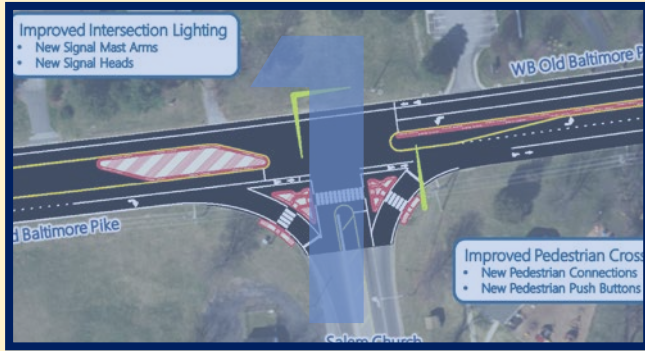

CREATING A
CONSTRUCTION
SEQUENCE DISPLAY