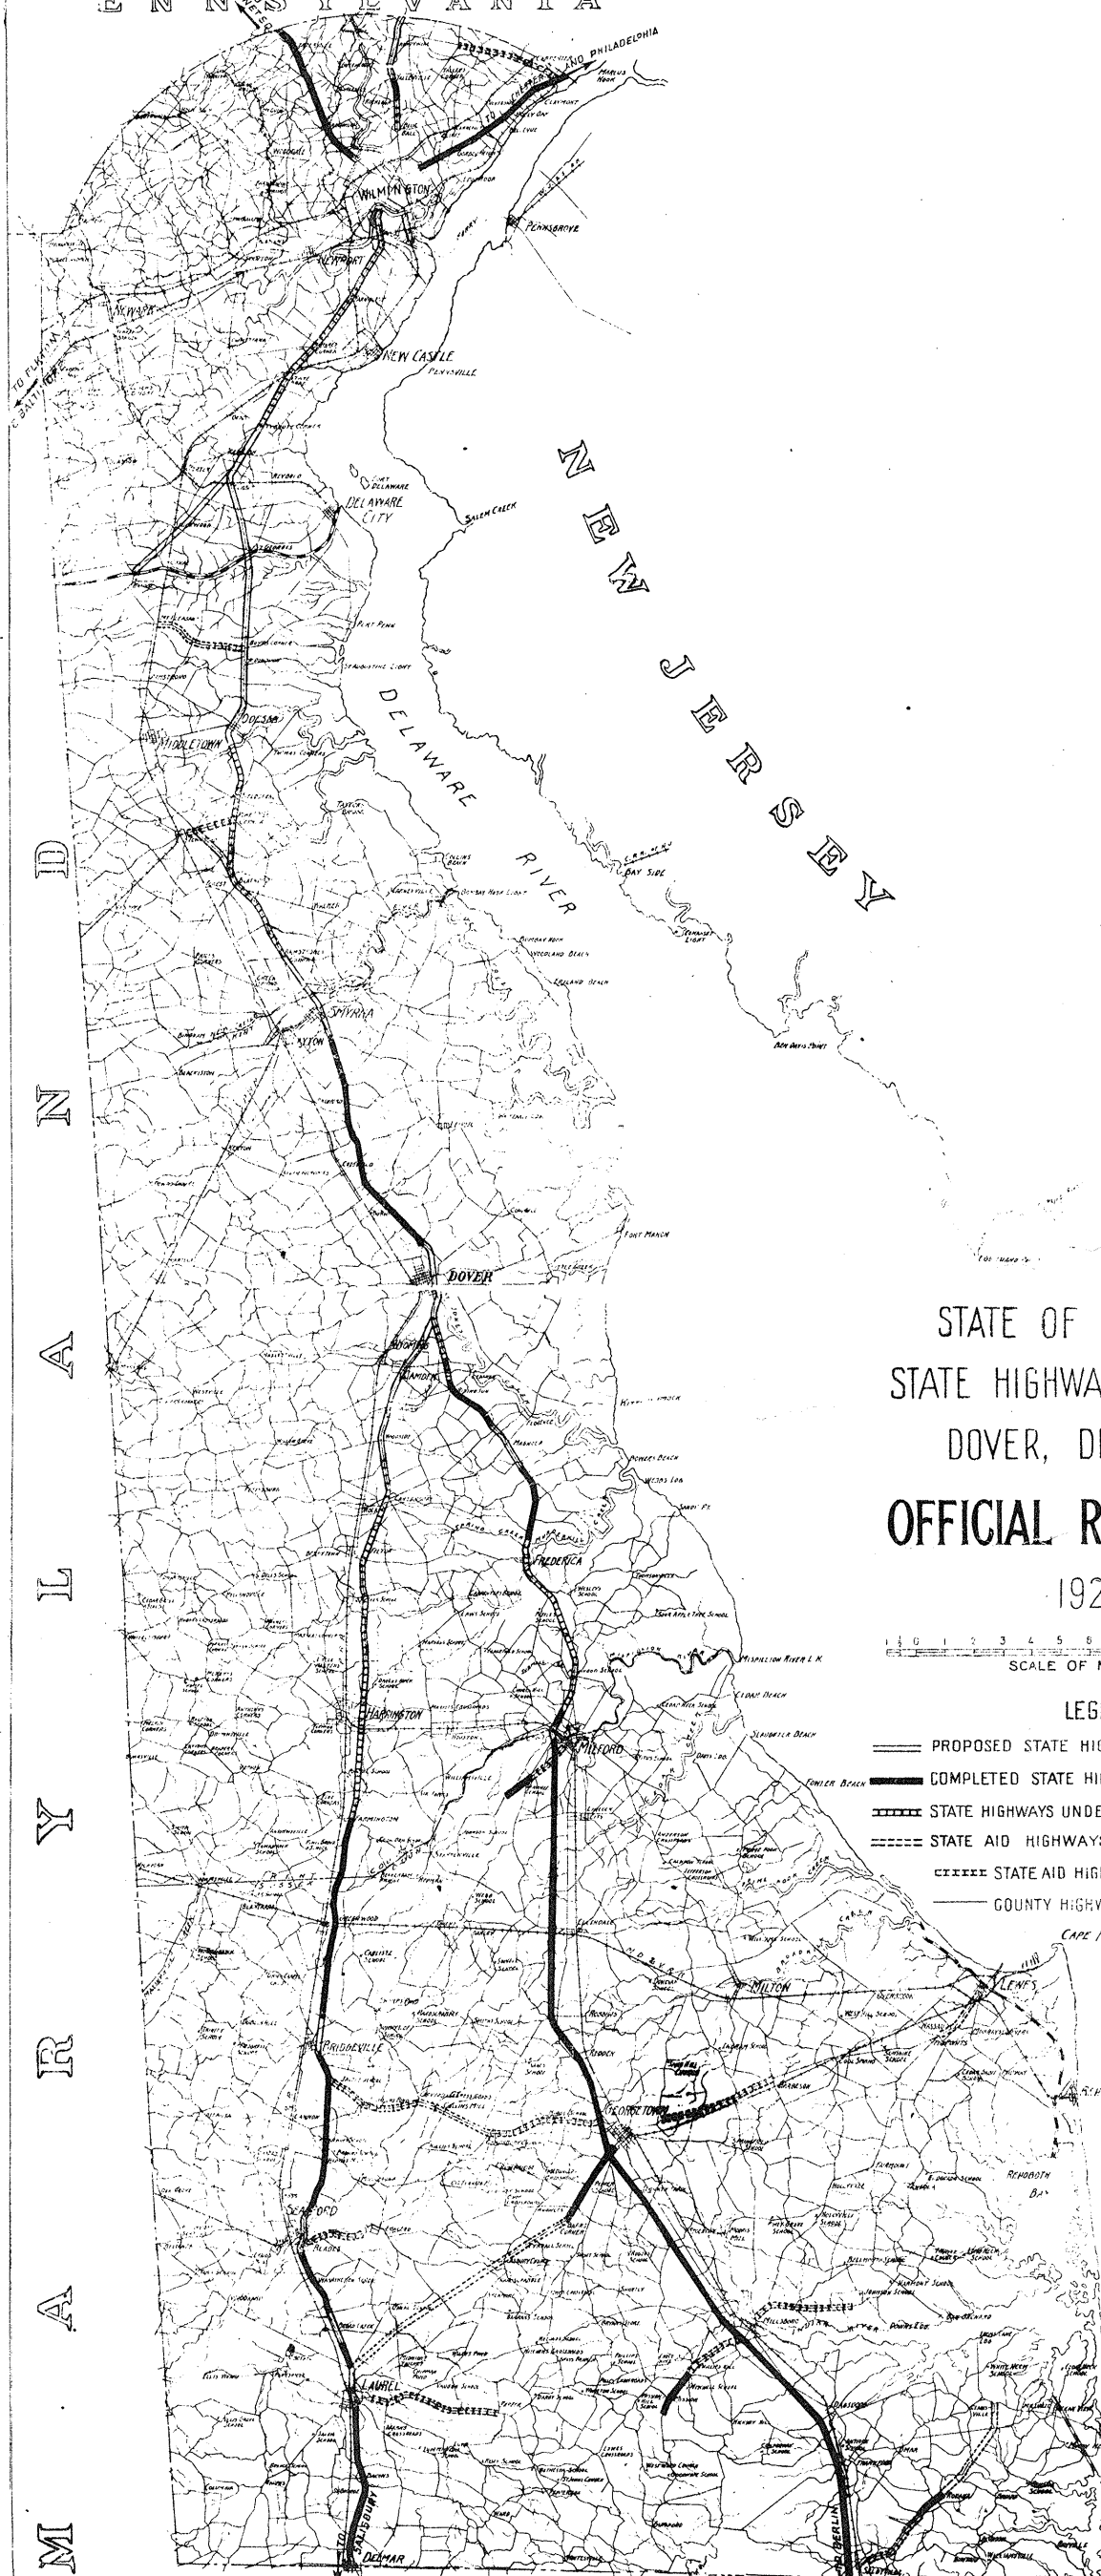

PENNSYLVANIA

MARYLAND

NEW JERSEY

STATE OF DELAWARE
 STATE HIGHWAY DEPARTMENT
 DOVER, DELAWARE
OFFICIAL ROAD MAP
 1920

LEGEND

- PROPOSED STATE HIGHWAY SYSTEM
- COMPLETED STATE HIGHWAY - AUGUST, 1920
- STATE HIGHWAYS UNDER CONTRACT BUT NOT COMPLETED
- STATE AID HIGHWAYS
- STATE AID HIGHWAYS UNDER CONTRACT
- COUNTY HIGHWAYS