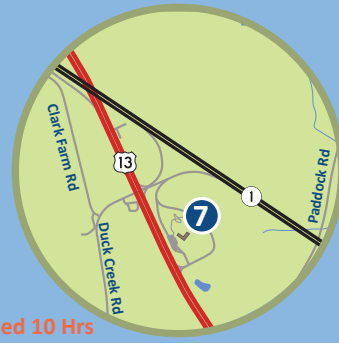

# DELDOT TRUCK PARKING LOCATIONS

**DE 273 and DE 7 Park & Ride**  
 Newark, DE 19702  
 39.6612, -75.6544

**Tybouts Corner Park & Ride**  
 784 Hamburg Rd  
 New Castle, DE 19720  
 39.6190, -75.6402

**North Middletown Park & Ride (US 301)**  
 Connector Rd  
 North Middletown, DE  
 39.4854, -75.7227

**Odessa Park & Ride (DE 299 & DE 1)**  
 Middletown, DE 19709  
 39.4547, -75.6784

**Townsend Park & Ride**  
 Pine Tree Rd  
 Townsend, DE 19734  
 39.4072, -75.6620

**Smyrna Rest Area\***  
 5500 Dupont Pkwy  
 Smyrna, DE 19977  
 39.3228, -75.6177

\*Truck Parking Not To Exceed 10 Hrs

**Biden Welcome Center**  
 530 JFK Memorial Hwy  
 Newark, DE 19702  
 39.6604, -75.6938

**Dover DMV Large Truck Parking Lot**  
 303 Transportation Cir  
 Dover, DE 19901  
 39.1485, -75.5078

Scan for Map 

**K** **Oasis Travel Plaza**  
 30759 Sussex Hwy  
 Laurel, DE 19956  
 38.5605, -75.5587

Scan for Map 