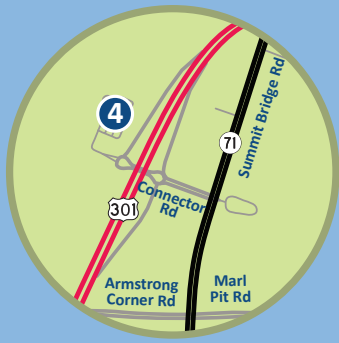

# DELDOT TRUCK PARKING LOCATIONS

**DE 273 and DE 7 Park & Ride**  
 Newark, DE 19702  
 39.6612, -75.6544

**Tybouts Corner Park & Ride**  
 784 Hamburg Rd  
 New Castle, DE 19720  
 39.6190, -75.6402

**North Middletown Park & Ride (US 301)**  
 Connector Rd  
 North Middletown, DE  
 39.4854, -75.7227

**Odessa Park & Ride (DE 299 & DE 1)**  
 Middletown, DE 19709  
 39.4547, -75.6784

**Townsend Park & Ride**  
 Pine Tree Rd  
 Townsend, DE 19734  
 39.4072, -75.6620

**Smyrna Rest Area\***  
 5500 Dupont Pkwy  
 Smyrna, DE 19977  
 39.3228, -75.6177

\*Truck Parking Not To Exceed 10 Hrs

**Biden Welcome Center**  
 530 JFK Memorial Hwy  
 Newark, DE 19702  
 39.6604, -75.6938

**Dover DMV Large Truck Parking Lot**  
 303 Transportation Cir  
 Dover, DE 19901  
 39.1485, -75.5078

Scan for Map 

**K** **Oasis Travel Plaza**  
 30759 Sussex Hwy  
 Laurel, DE 19956  
 38.5605, -75.5587

Scan for Map 