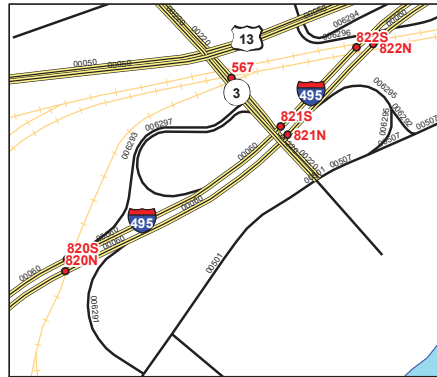

Interstate Interchanges I-295 & I-495

611

I-295 & US 13 Farnhurst

612

I-295 & DE 9

621

I-495 & US 13 (Exit 1)

622

I-495 & Terminal Ave (Exit 2)

623

I-495 & 12th St. (Exit 3)

629

I-495 & DE 3 Edgemoor Rd. (Exit 4)

624

I-495 & Phil. Pike (Exit 5)