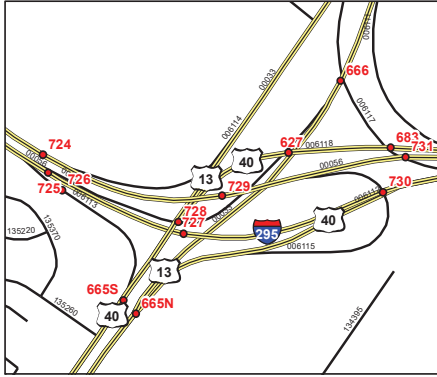

Interstate Interchanges I-295 & I-495

611

I-295 & US 13 Farnhurst

612

I-295 & DE 9

621

I-495 & US 13 (Exit 1)

622

I-495 & Terminal Ave (Exit 2)

623

I-495 & 12th St. (Exit 3)

629

I-495 & DE 3 Edgemoor Rd. (Exit 4)

624

I-495 & Phil. Pike (Exit 5)