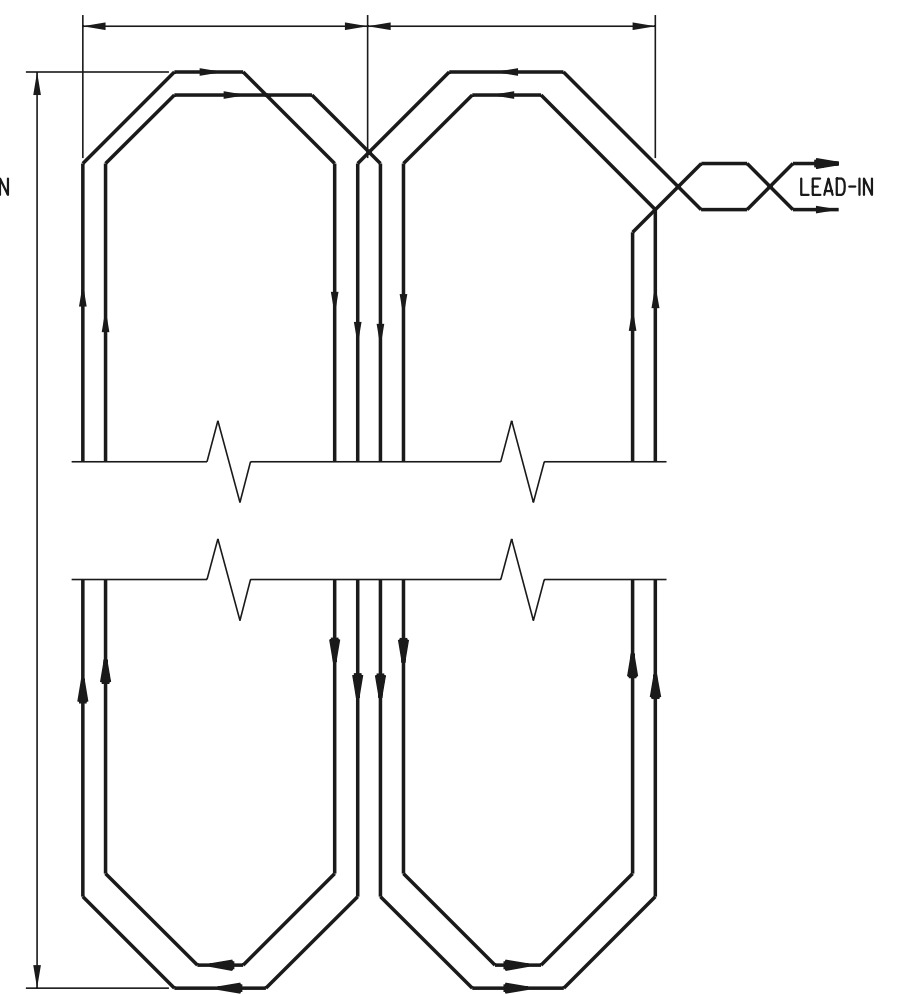

SCALE :

WIRE SLOT CONSTRUCTION

NOTES:

SINGLE WRAP
(CONOGA WIRE)

TRIPLE WRAP
(*14 WIRE)

DETAILS FOR INSTALLING DETECTOR CABLE

PLAN SYMBOL