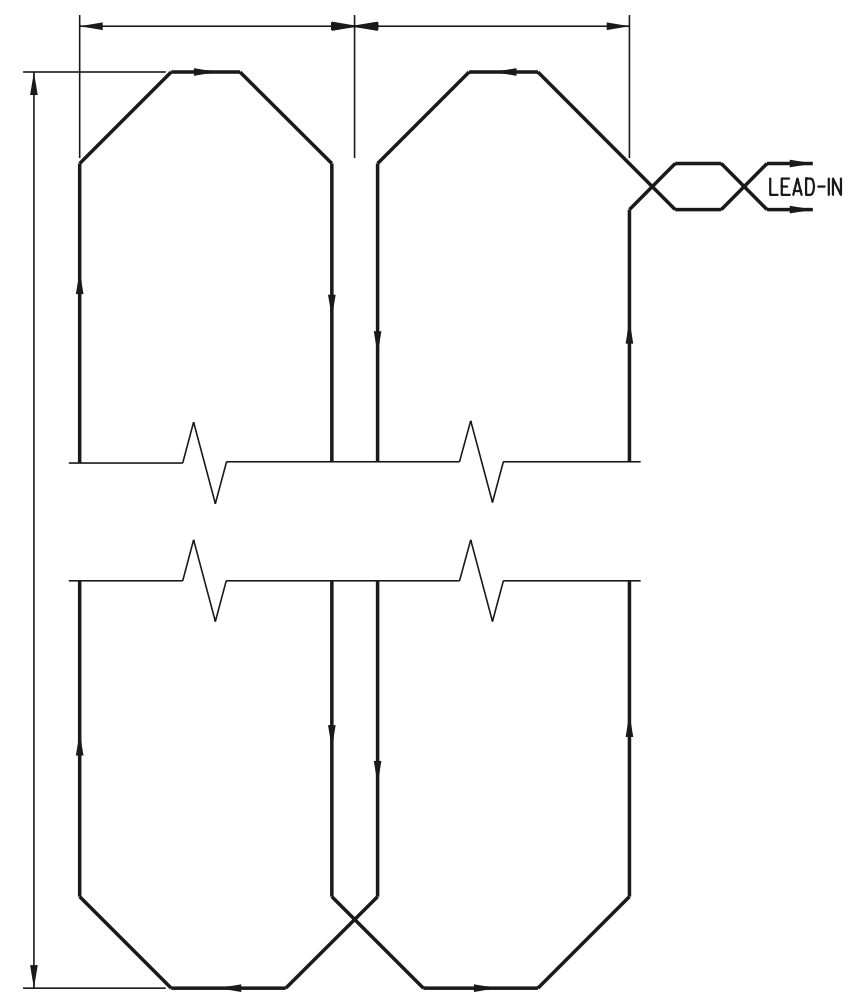

SCALE :

WIRE SLOT CONSTRUCTION

NOTES:

SINGLE WRAP
(CONOGA WIRE)

TRIPLE WRAP
(*14 WIRE)

DETAILS FOR INSTALLING DETECTOR CABLE

PLAN SYMBOL