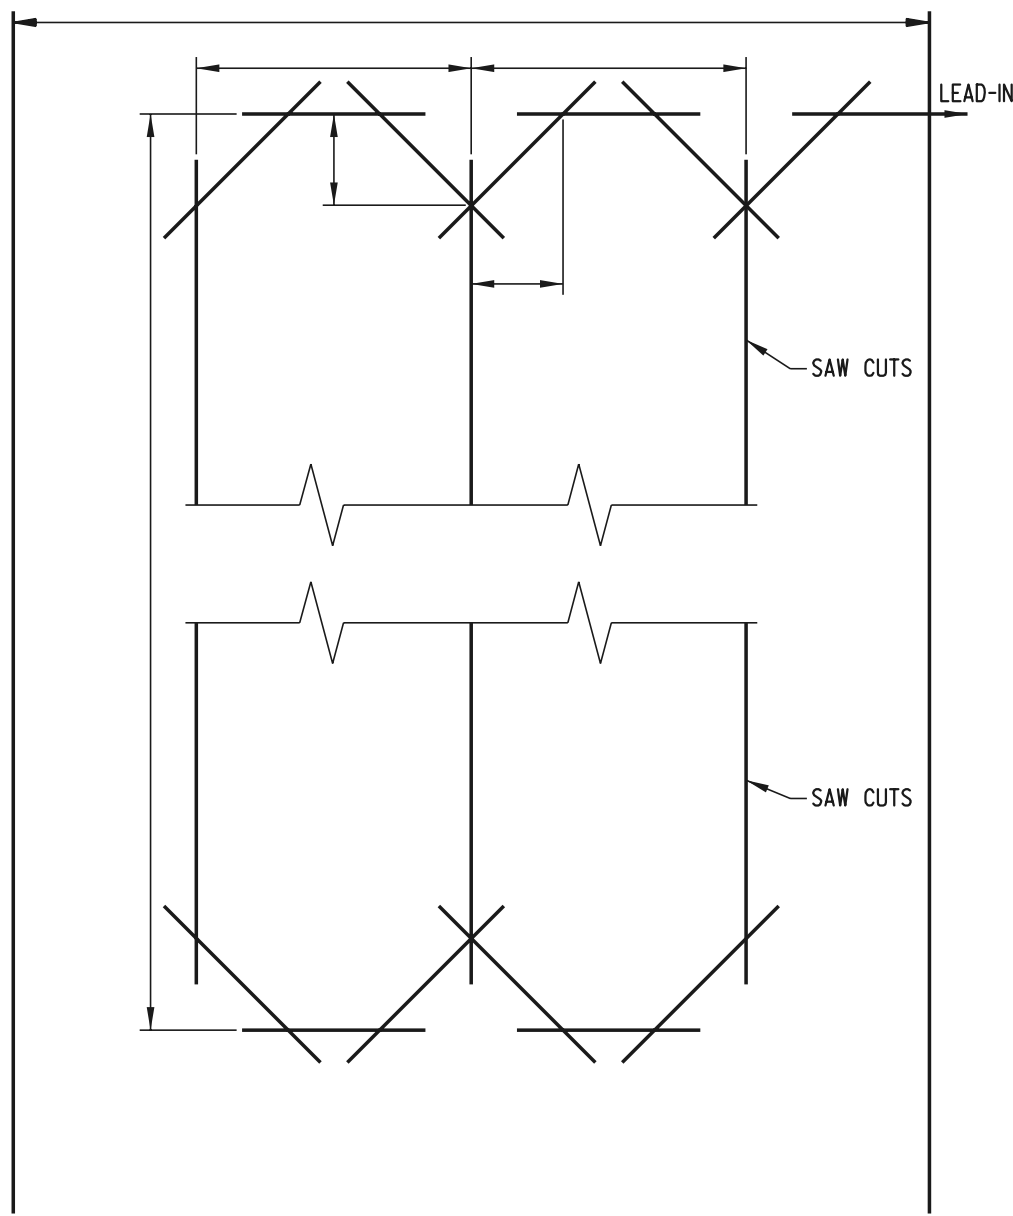

SCALE :

WIRE SLOT CONSTRUCTION

NOTES:

SINGLE WRAP
(CONOGA WIRE)

TRIPLE WRAP
(*14 WIRE)

DETAILS FOR INSTALLING DETECTOR CABLE

PLAN SYMBOL