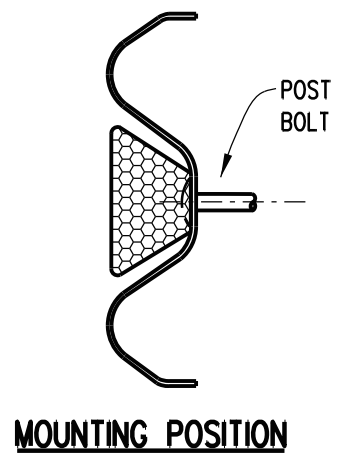

GUARDRAIL DELINEATOR

MOUNTING POSITION

W-BEAM BEARING PLATE DETAIL

11