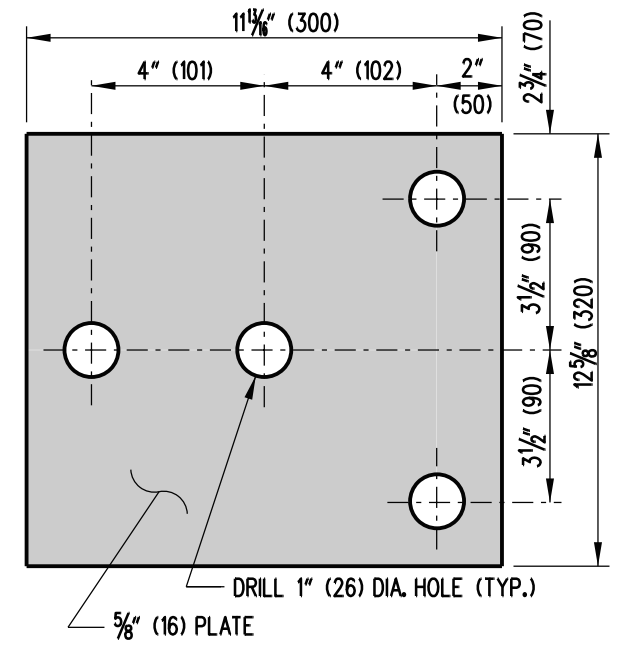

GUARDRAIL DELINEATOR

MOUNTING POSITION

W-BEAM BEARING PLATE DETAIL

11