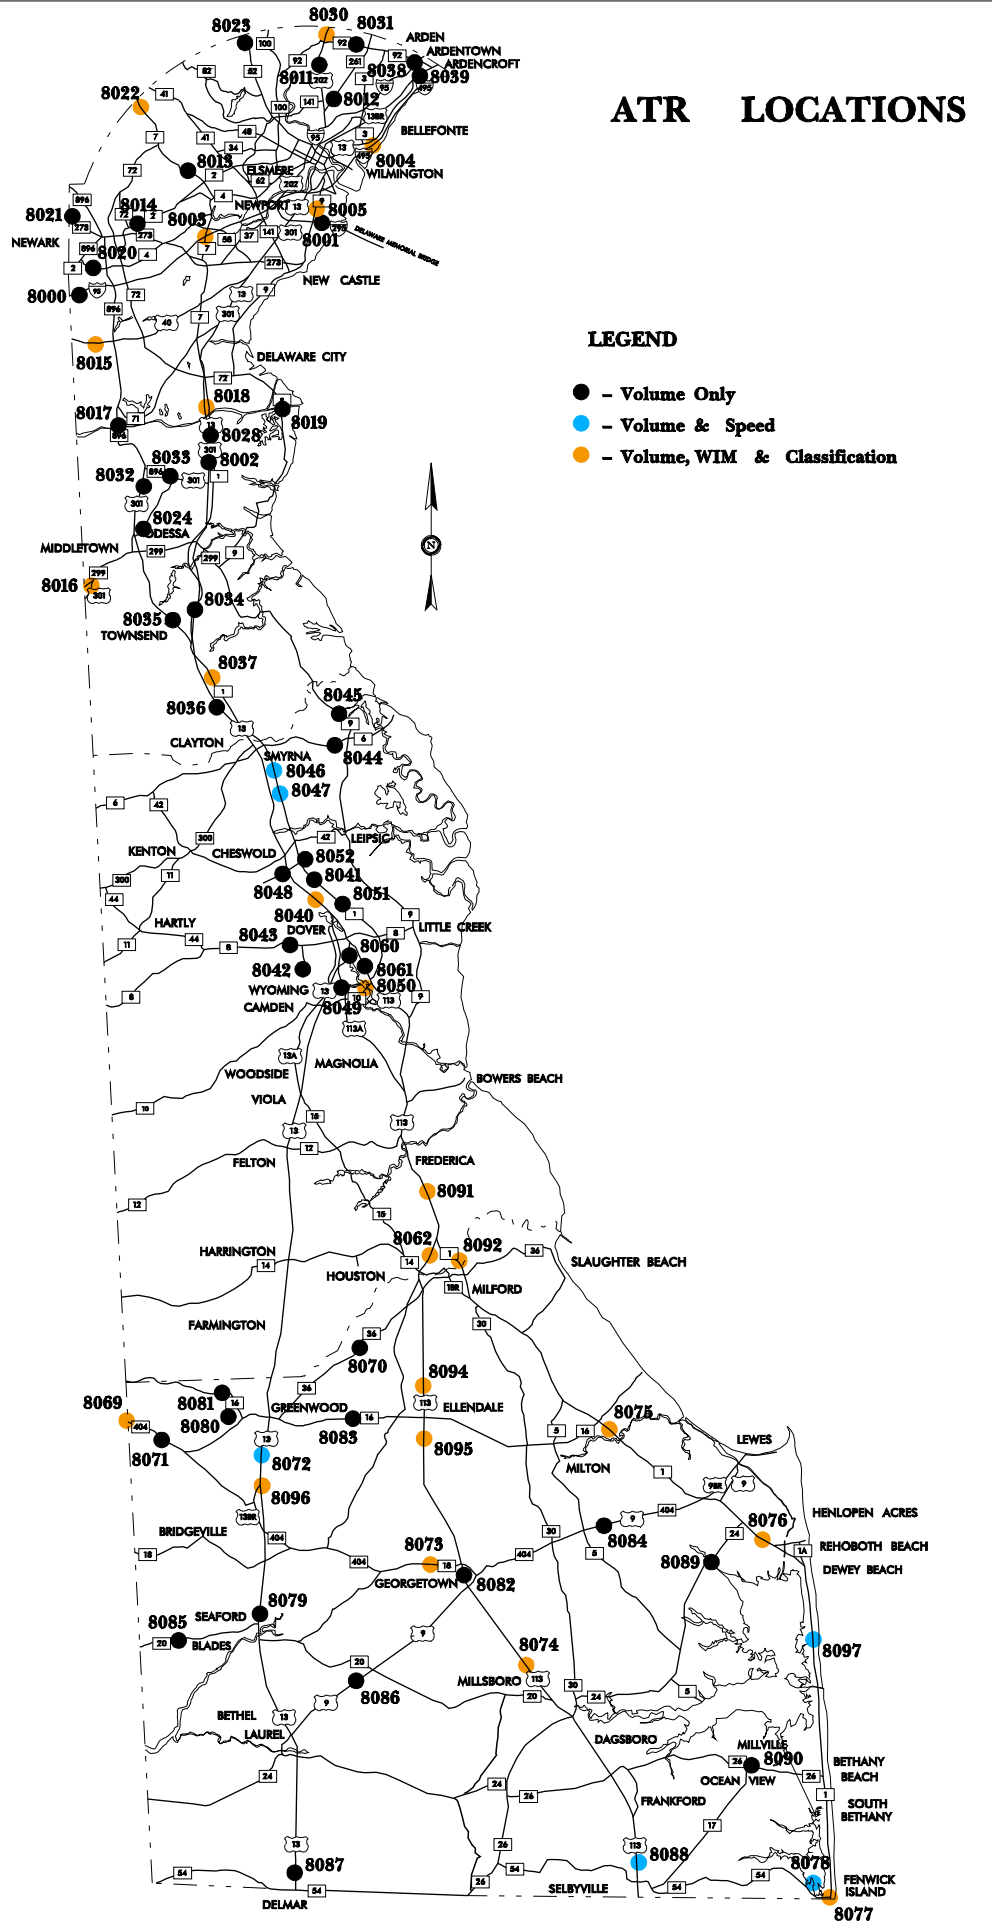

ATR LOCATIONS

LEGEND

- - Volume Only
- - Volume & Speed
- - Volume, WIM & Classification

Revised 4/8/2005