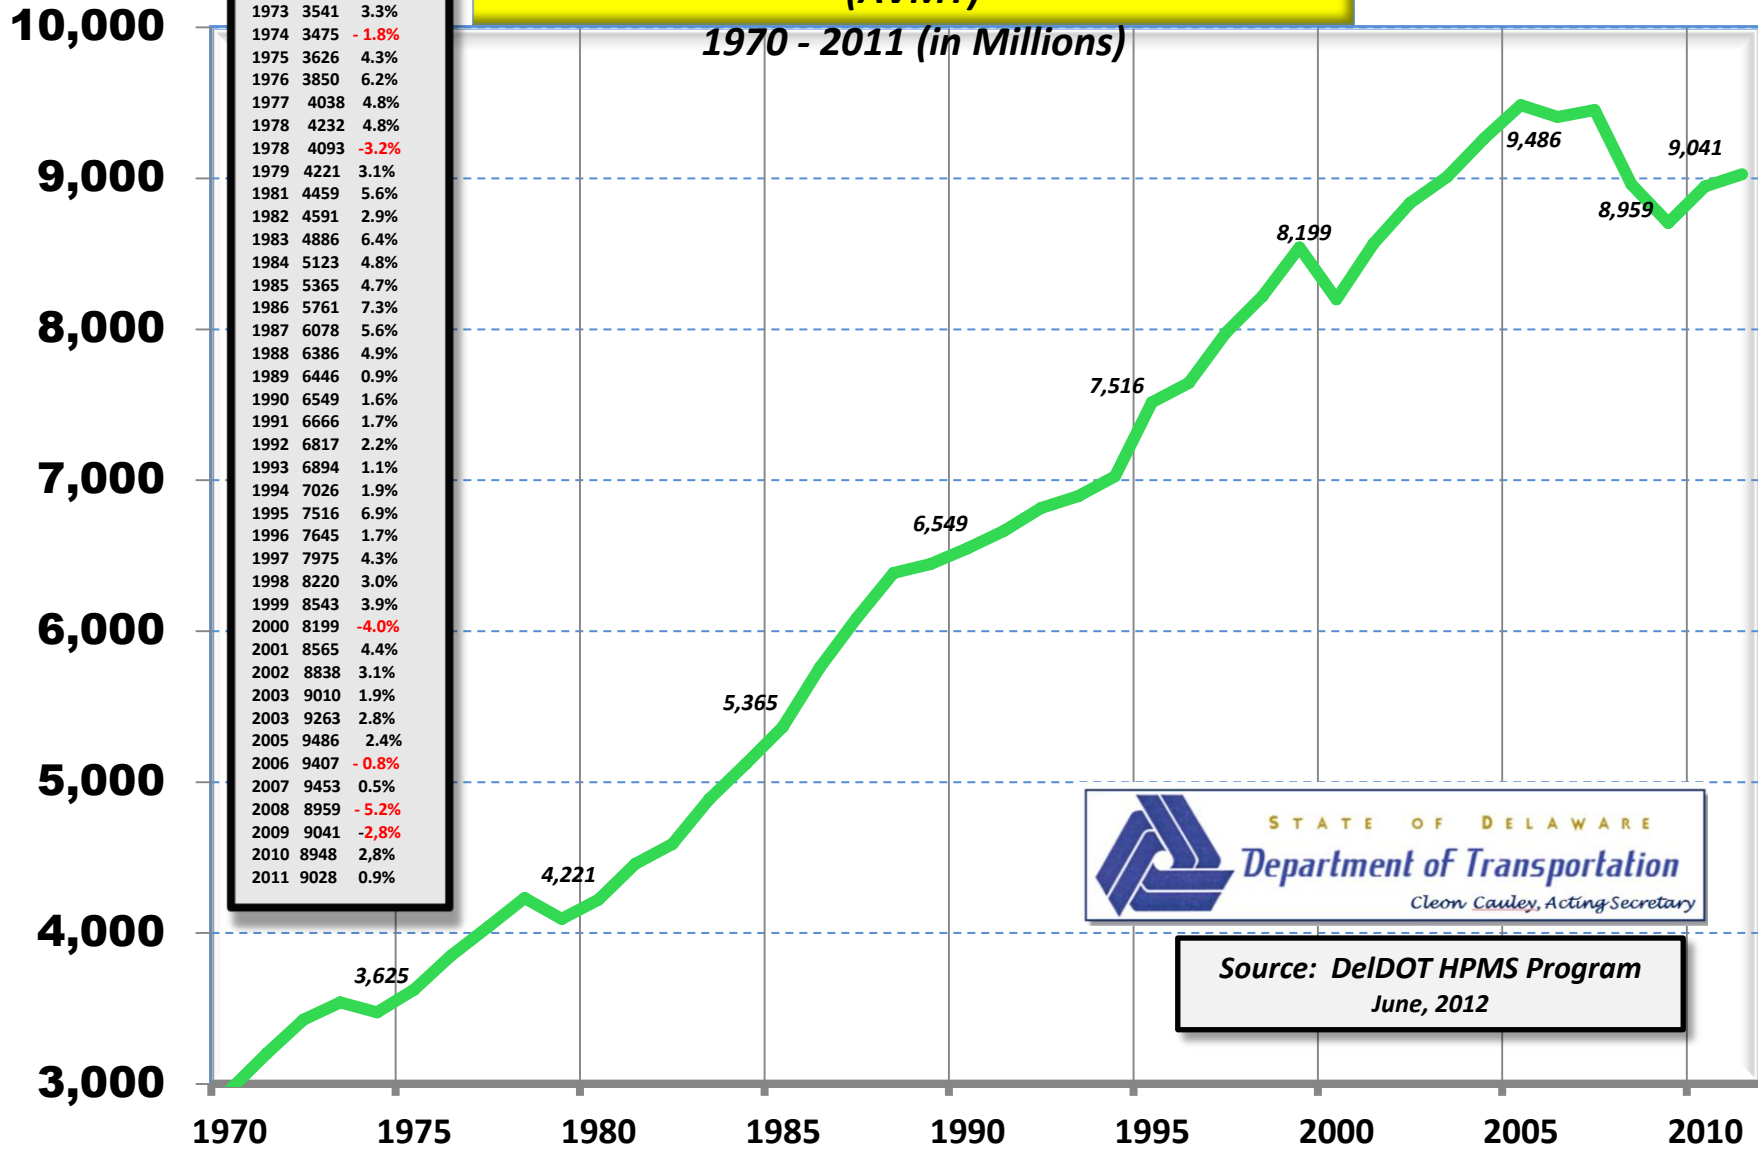

Delaware Annual Vehicle Miles of Travel (AVMT)

1970 - 2011 (in Millions)

Source: DeIDOT HPMS Program
June, 2012