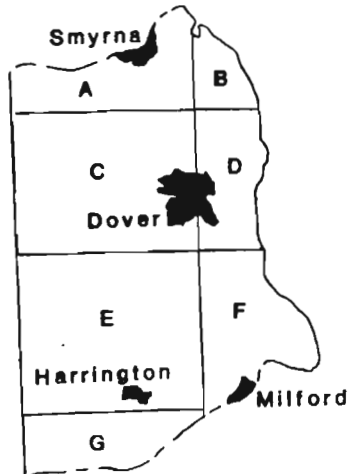

APPENDIX III
NOTES ON SITE NUMBERS

NOTES ON SITE NUMBERS
(an example)

7NC-D-102(N-10273)

7NC-D-102

7NC-D-102 = State Site Number

- 7 = Numerical prefix identifying the state of Delaware.
- NC = New Castle County; K = Kent County.
- D = Each county is divided into lettered divisions, letter D indicates the block in which the site is found in New Castle County, Delaware.
- 102 = The 102th site recorded in New Castle County Delaware.

N-10273

N-10273 = Cultural Resource Survey Number

- N = New Castle County, Delaware; K = Kent County.
- 10273 = The 10273th cultural resource inventoried in New Castle County. Each cultural resource number ties into the aerial photos and management files on repository with the Delaware Division of Historical and Cultural Affairs, Dover, Delaware and/or The Island Field Museum and Research Center, South Bowers, Delaware.

New Castle County-7NC

Kent County-7K

Sussex County-7S