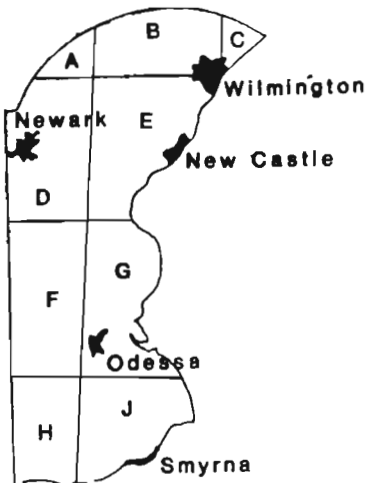

APPENDIX III
NOTES ON SITE NUMBERS

NOTES ON SITE NUMBERS
(an example)

7NC-D-102(N-10273)

7NC-D-102

7NC-D-102 = State Site Number

- 7 = Numerical prefix identifying the state of Delaware.
- NC = New Castle County; K = Kent County.
- D = Each county is divided into lettered divisions, letter D indicates the block in which the site is found in New Castle County, Delaware.
- 102 = The 102th site recorded in New Castle County Delaware.

N-10273

N-10273 = Cultural Resource Survey Number

- N = New Castle County, Delaware; K = Kent County.
- 10273 = The 10273th cultural resource inventoried in New Castle County. Each cultural resource number ties into the aerial photos and management files on repository with the Delaware Division of Historical and Cultural Affairs, Dover, Delaware and/or The Island Field Museum and Research Center, South Bowers, Delaware.

New Castle County-7NC

Kent County-7K

Sussex County-7S