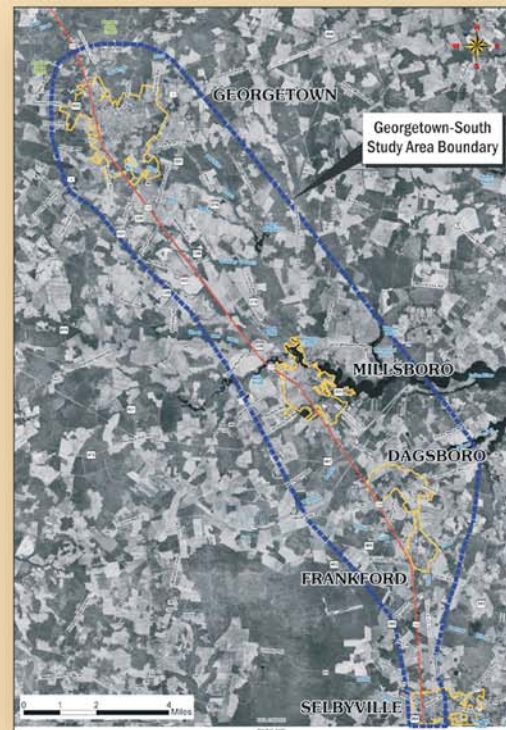

Georgetown-South Study Area

LEGEND
- - - Study Area Boundary - - - US 113 - - - Municipal Boundary
Source: Delaware Office of State Planning Commission, 2003