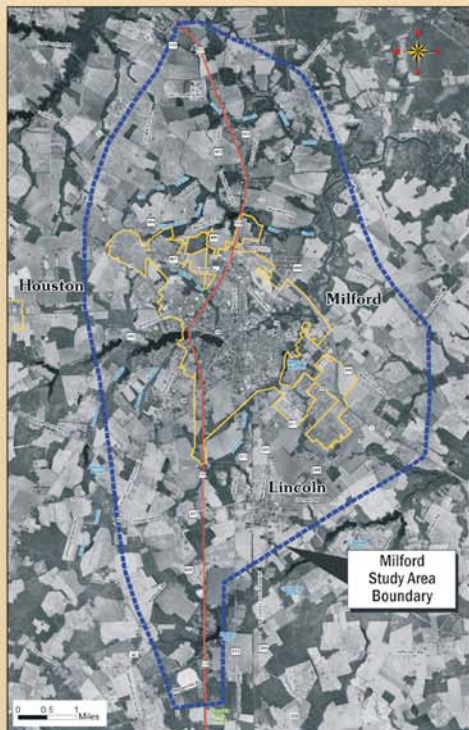

Milford Study Area

LEGEND
- - - Study Area Boundary - - - US 113 - - - Municipal Boundary
Source: Delaware Office of State Planning Commission, 2003