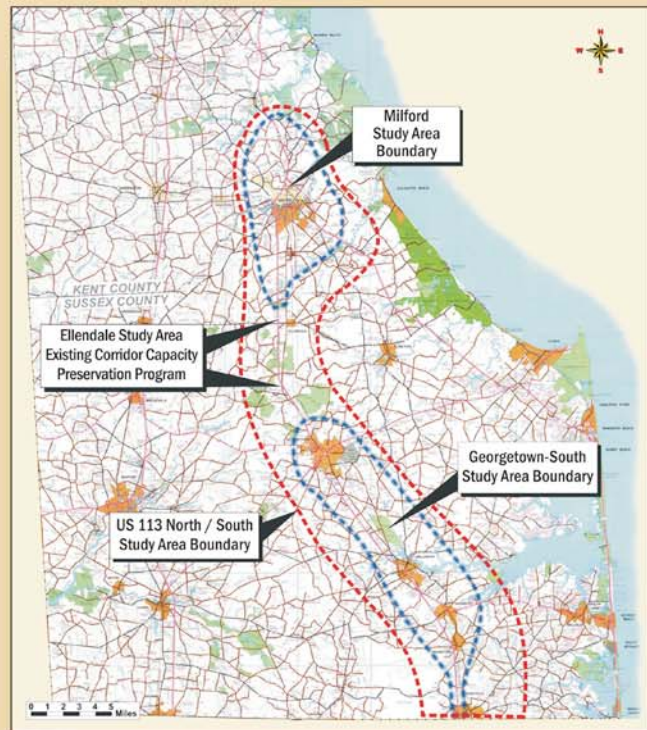

Study Areas